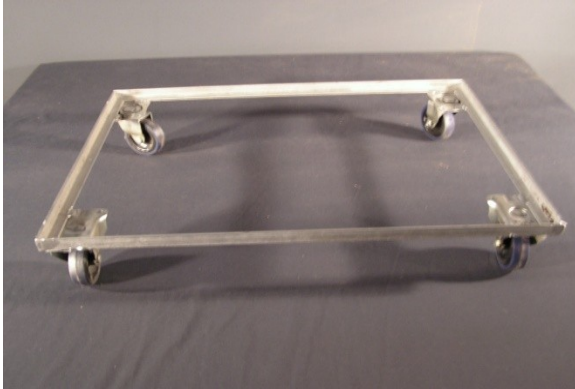

PRICES ARE SUBJECT TO CHANGE WITHOUT NOTICE.

STACKED CAGES - Shipping on an assembled unit is expensive! BUT CAN BE SHIPPED UNASSEMBLED!!!!

These cages are completely assembled. Made with 14 gauge galvanized-after wire. The sides and tops are 1x2-inch, the floors are 1/2 x 1-inch, the fronts are 1x1-inch baby saver wire which makes these cages the strongest available. By adding urine guards to the back and sides the cages are kit safe. Dura-Trays® are standard and included in the price. The door edges are covered with vinyl door guard and the doors swing outward. Solid metal dividers are used between the divided units.

ROLLER BASE

All metal cage base with swivel wheels. Fits cages with or without legs.
Makes it easy to move stacked cages for cleaning or rearranging.

Order #	Size	Price
RB12	18 X 24	\$55.65
RB13	18 X 30	\$58.20
RB22	24 X 24	\$55.25
RB23	24 X 30	\$64.05
RB24	24 X 36	\$66.85
RB33	30 X 30	\$66.85
RB36	30 X 36	\$71.65