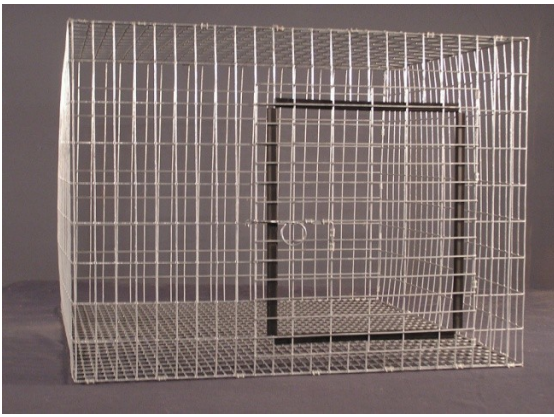

CARRIER/CAGE DIVIDERS - in Metal (26-gauge) or Blue Polyethylene

METAL Carrier Dividers: have a folded top edge, holes punched on the sides and bottom for C-rings

Order #	Size	Price	Order #	Size	Price	Order #	Size	Price
CD2	8x12	\$4.55	CD12	10x14	\$5.30	CD20	12x16	\$6.30
CD4	8x14	\$4.65	CD14	10x16	\$5.65			
CD6	8x16	\$4.75	CD16	10x18	\$6.10			

METAL CAGE DIVIDERS - flat edges with holes punched on sides for attachment

Order #	Size	Price
---------	------	-------

PD1	14x24	\$10.45
PD3	18x24	\$12.60
PD5	18x30	\$10.40

DURATRAYS ®

!!!!!! BEWARE OF LIGHTWEIGHT IMITATIONS !!!!!!

High Density, All weather Polyethylene, Non-Toxic, FDA approved with a specially designed deflection lip, seamless construction. Dura-Trays are slide out style with 2 ½ inch deep sides - Impact and chemical resistant. Dura-Tray is a superior Polymaid product.

SIMPLE/ TOPER CAGES

These cages can be hung or with the addition of legs, slides, and trays; they can be stacked. These cages are made with 14 gauge galvanized-after wire. Vinyl guard around the doors which open outward. **Cages without trays are constructed entirely of 1x2-inch wire. Cages with a tray: the front is constructed of baby-saver wire and 1x2-inch wire sides and top.**