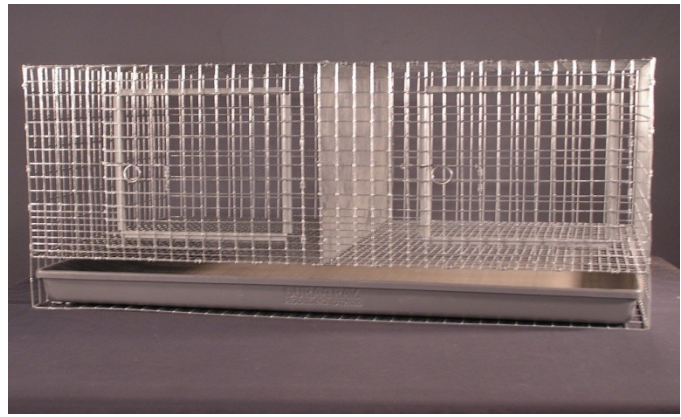

PRICES ARE SUBJECT TO CHANGE WITHOUT NOTICE.

STACKED CAGES - Shipping on an assembled unit is expensive! BUT CAN BE SHIPPED UNASSEMBLED!!!!

These cages are completely assembled. Made with 14 gauge galvanized-after wire. The sides and tops are 1x2-inch, the floors are 1/2 x 1-inch, the fronts are 1x1-inch baby saver wire which makes these cages the strongest available. By adding urine guards to the back and sides the cages are kit safe. Dura-Trays® are standard and included in the price. The door edges are covered with vinyl door guard and the doors swing outward. Solid metal dividers are used between the divided units.

METAL CAGE DIVIDERS - flat edges with holes punched on sides for attachment

Order #	Size	Price
---------	------	-------

PD1	14x24	\$10.45
PD3	18x24	\$12.60
PD5	18x30	\$10.40

DURATRAYS ®

!!!!!! BEWARE OF LIGHTWEIGHT IMITATIONS !!!!!!

High Density, All weather Polyethylene, Non-Toxic, FDA approved with a specially designed deflection lip, seamless construction. Dura-Trays are slide out style with 2 ½ inch deep sides - Impact and chemical resistant. Dura-Tray is a superior Polymaid product.

SIMPLE/ TOPER CAGES

These cages can be hung or with the addition of legs, slides, and trays; they can be stacked. These cages are made with 14 gauge galvanized-after wire. Vinyl guard around the doors which open outward. **Cages without trays are constructed entirely of 1x2-inch wire. Cages with a tray: the front is constructed of baby-saver wire and 1x2-inch wire sides and top.**